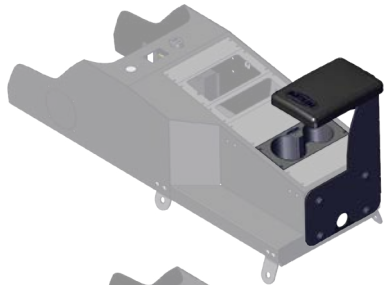

Configuration Options

425-6687

425-3704

425-0040