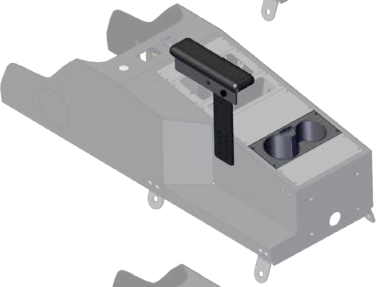

DGS CONTOUR CONSOLE

(DUTY GEAR SAVER)

CHEVY TAHOE 2021+

Specification Sheet

425-6687

DETAILED INFORMATION

Rated Capacity.....20" of face plates
 Length.....37.51"
 Width.....13.15"
 Height.....10.15"
 Depth.....(top/bottom) 10.18" - 6.69"
 Weight.....22.75 lbs.

425-5542/5215

425-5542/4143

No Holes Mounts

425-0020/4143..... 2021+ Tahoe

425-0020/5215..... 2021+ Tahoe

Accessories

425-6205..... Dual External Cup Holder

425-3704..... Dual Cup Holder Face Plate Mount

425-1849..... Side Mounted Armrest

425-0040..... Rear Mounted, Side Hinged Armrest

Configuration Options

425-6687

425-3704

425-0040

425-6687

425-3704

DGS CONTOUR CONSOLE (DUTY GEAR SAVER) CHEVY TAHOE 2021+

Specification Sheet

425-6687

DETAILED INFORMATION

Rated Capacity.....	20" of face plates
Length.....	37.51"
Width.....	13.15"
Height.....	10.15"
Depth.....	(front to rear) 10.18" - 6.69"
Weight.....	22.75 lbs.