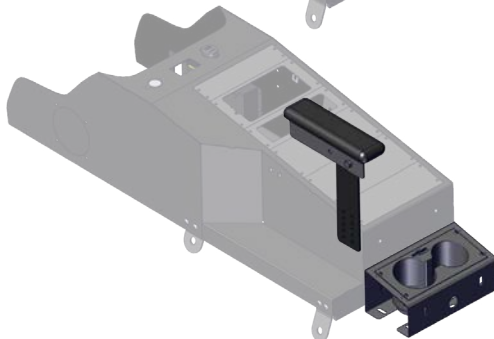

DGS CONTOUR CONSOLE (DUTY GEAR SAVER) CHEVY TAHOE 2021+

Specification Sheet

425-6687

DETAILED INFORMATION

Rated Capacity.....	20" of face plates
Length.....	37.51"
Width.....	13.15"
Height.....	10.15"
Depth.....	(front to rear) 10.18" - 6.69"
Weight.....	22.75 lbs.

HOW TO ORDER

Console Package

425-6687 2021+ Tahoe
Includes: Console, Magnetic Mic, 12V Outlet, Fuse Panel, 20" of Face Plates, and Hardware

Mamba Mount

425-0150/4138
425-0150/4139

Console Side Mounts

425-5542/5215
425-5542/4143

No Holes Mounts

425-0020/4143 2021+ Tahoe
425-0020/5215 2021+ Tahoe

Accessories

425-6205 Dual External Cup Holder
425-3704 Dual Cup Holder Face Plate Mount
425-1849 Side Mounted Armrest
425-0040 ... Rear Mounted, Side Hinged Armrest