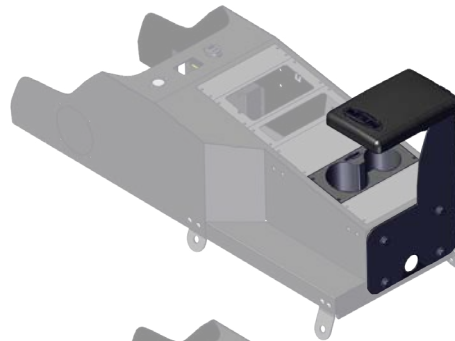

DGS CONTOUR CONSOLE (DUTY GEAR SAVER) CHEVY TAHOE 2021+

Specification Sheet

425-6687

DETAILED INFORMATION

Rated Capacity.....	20" of face plates
Length.....	37.51"
Width.....	13.15"
Height.....	10.15"
Depth.....	(front to rear) 10.18" - 6.69"
Weight.....	22.75 lbs.

HOW TO ORDER

Console Package

425-6687 2021+ Tahoe
Includes: Console, Magnetic Mic, 12V Outlet, Fuse Panel, 20" of Face Plates, and Hardware

Mamba Mount

425-0150/4138
425-0150/4139

Console Side Mounts

425-5542/5215
425-5542/4143

No Holes Mounts

425-0020/4143 2021+ Tahoe
425-0020/5215 2021+ Tahoe

Accessories

425-6205 Dual External Cup Holder
425-3704 Dual Cup Holder Face Plate Mount
425-1849 Side Mounted Armrest
425-0040 ... Rear Mounted, Side Hinged Armrest