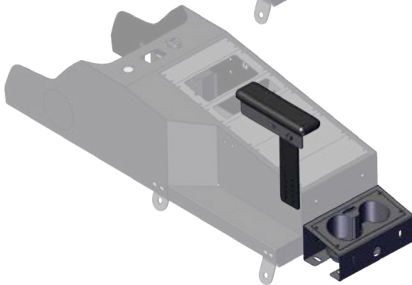

425-6687

425-6205

425-1849