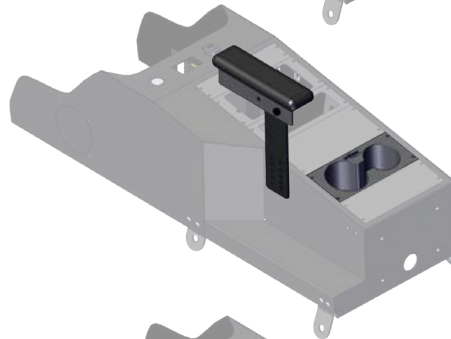

DGS CONTOUR CONSOLE (DUTY GEAR SAVER) CHEVY TAHOE 2021+

Specification Sheet

425-6687

DETAILED INFORMATION

Rated Capacity.....	20" of face plates
Length.....	37.51"
Width.....	13.15"
Height.....	10.15"
Depth.....	(front to rear) 10.18" - 6.69"
Weight.....	22.75 lbs.

HOW TO ORDER

Console Package

425-6687 2021+ Tahoe
Includes: Console, Magnetic Mic, 12V Outlet, Fuse Panel, 20" of Face Plates, and Hardware

Mamba Mount

425-0150/4138
425-0150/4139

Console Side Mounts

425-5542/5215
425-5542/4143

No Holes Mounts

425-0020/4143 2021+ Tahoe
425-0020/5215 2021+ Tahoe

Accessories

425-6205 Dual External Cup Holder
425-3704 Dual Cup Holder Face Plate Mount
425-1849 Side Mounted Armrest
425-0040 ... Rear Mounted, Side Hinged Armrest