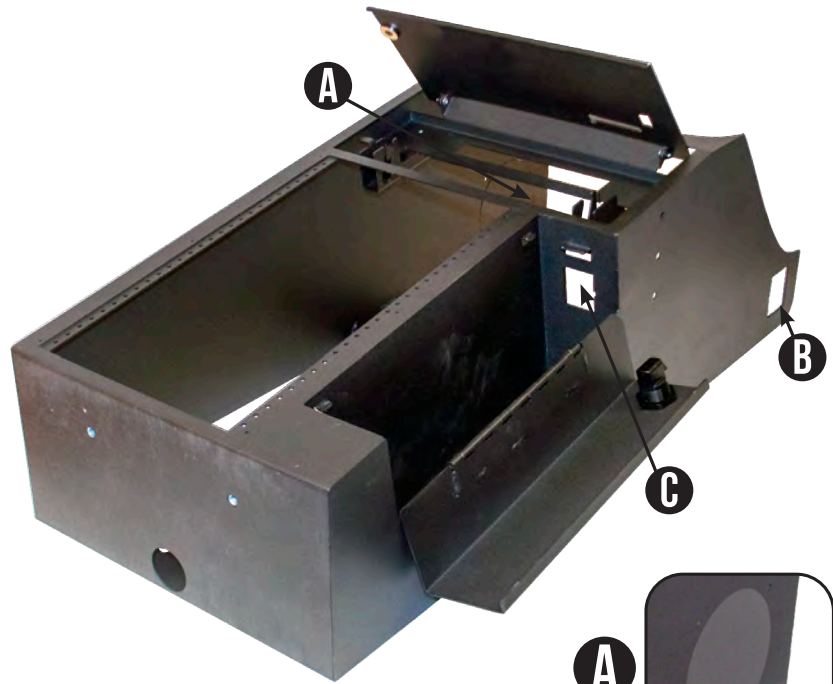

# IPBCC INTEGRATED PRINTEK BROTHER CONTOUR CONSOLE WITH LOCKING LID STORAGE & FLOOR PLATE CHEVY TAHOE 2015-2020

425-6621

## Specification Sheet

- Provides Mounting Location for Printek Brother PocketJet 6/7 Printer and Paper Roll
- Quick and Easy Access to Pentax Printer
- Pre-Drilled Face Plate Screw Holes
- Wide Footprint to Fill Gap between Seats
- Storage Compartment with Locking Lid
- (A) Relocate OEM 110V Outlet
- (B) Knockout for Speaker Relocation
- (C) Relocate USB/SD Connector
- Designed for Computer Side Mount
- Designed for Armrest

## DETAILED INFORMATION

Rated Capacity.....	14" of face plates
Length.....	30.58"
Width.....	13.14"
Height.....	10.25"
Depth.....	9" - 6.43" (front to rear)
Weight.....	23.9 lbs.